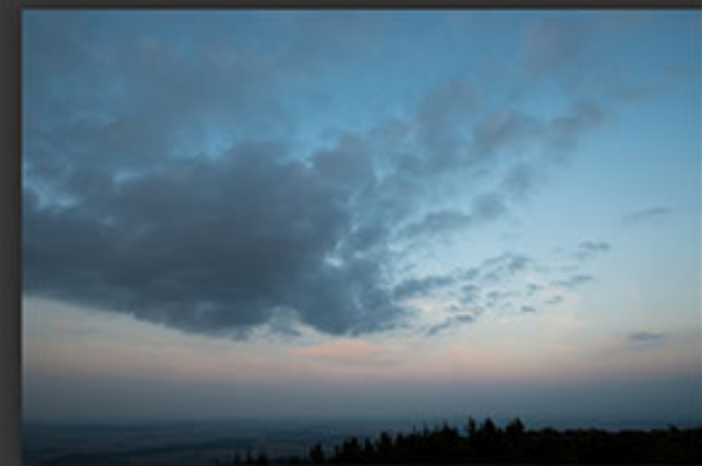

## HDRI SKY 086

Resolution:  
19.668 x 9.834px

Files:  
hdri\_sky\_086.exr

Dynamic Range:  
~18 EV

N° of Backplates:  
10 files

HDRI SKY 086 / Backplates