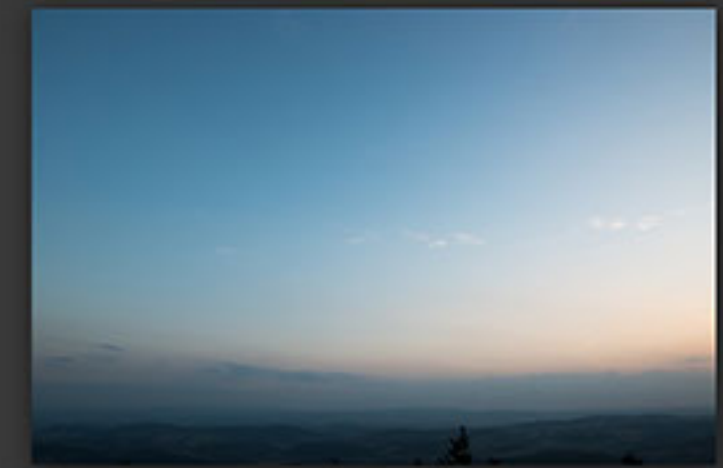

## HDRI SKY 086

Resolution:  
19.668 x 9.834px

Files:  
hdri\_sky\_086.exr

Dynamic Range:  
~18 EV

N° of Backplates:  
10 files

HDRI SKY 086 / Backplates