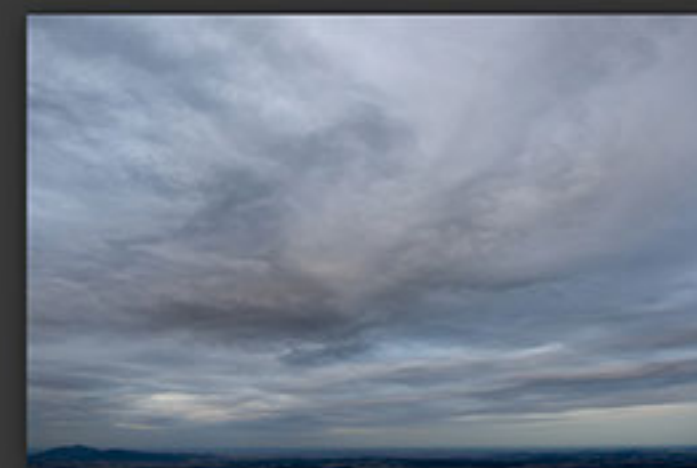

## HDRI SKY 087

Resolution:  
19.668 x 9.834px

Files:  
hdri\_sky\_087.exr

Dynamic Range:  
~15 EV

N° of Backplates:  
10 files

HDRI SKY 087 / Backplates