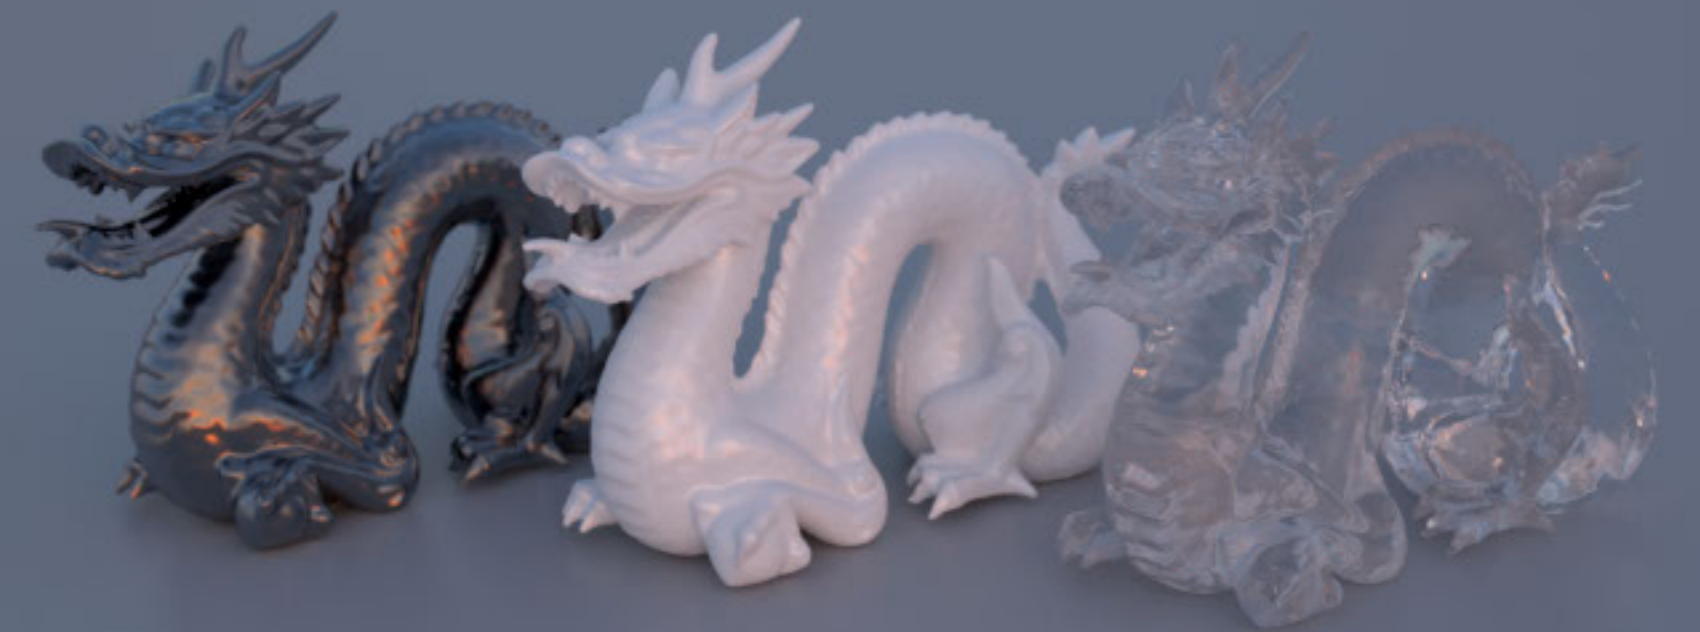

HDRI SKY 055

Resolution:
19.636 x 9.818 px

Files:
hdri_sky_055.exr

Dynamic Range:
~14 EV