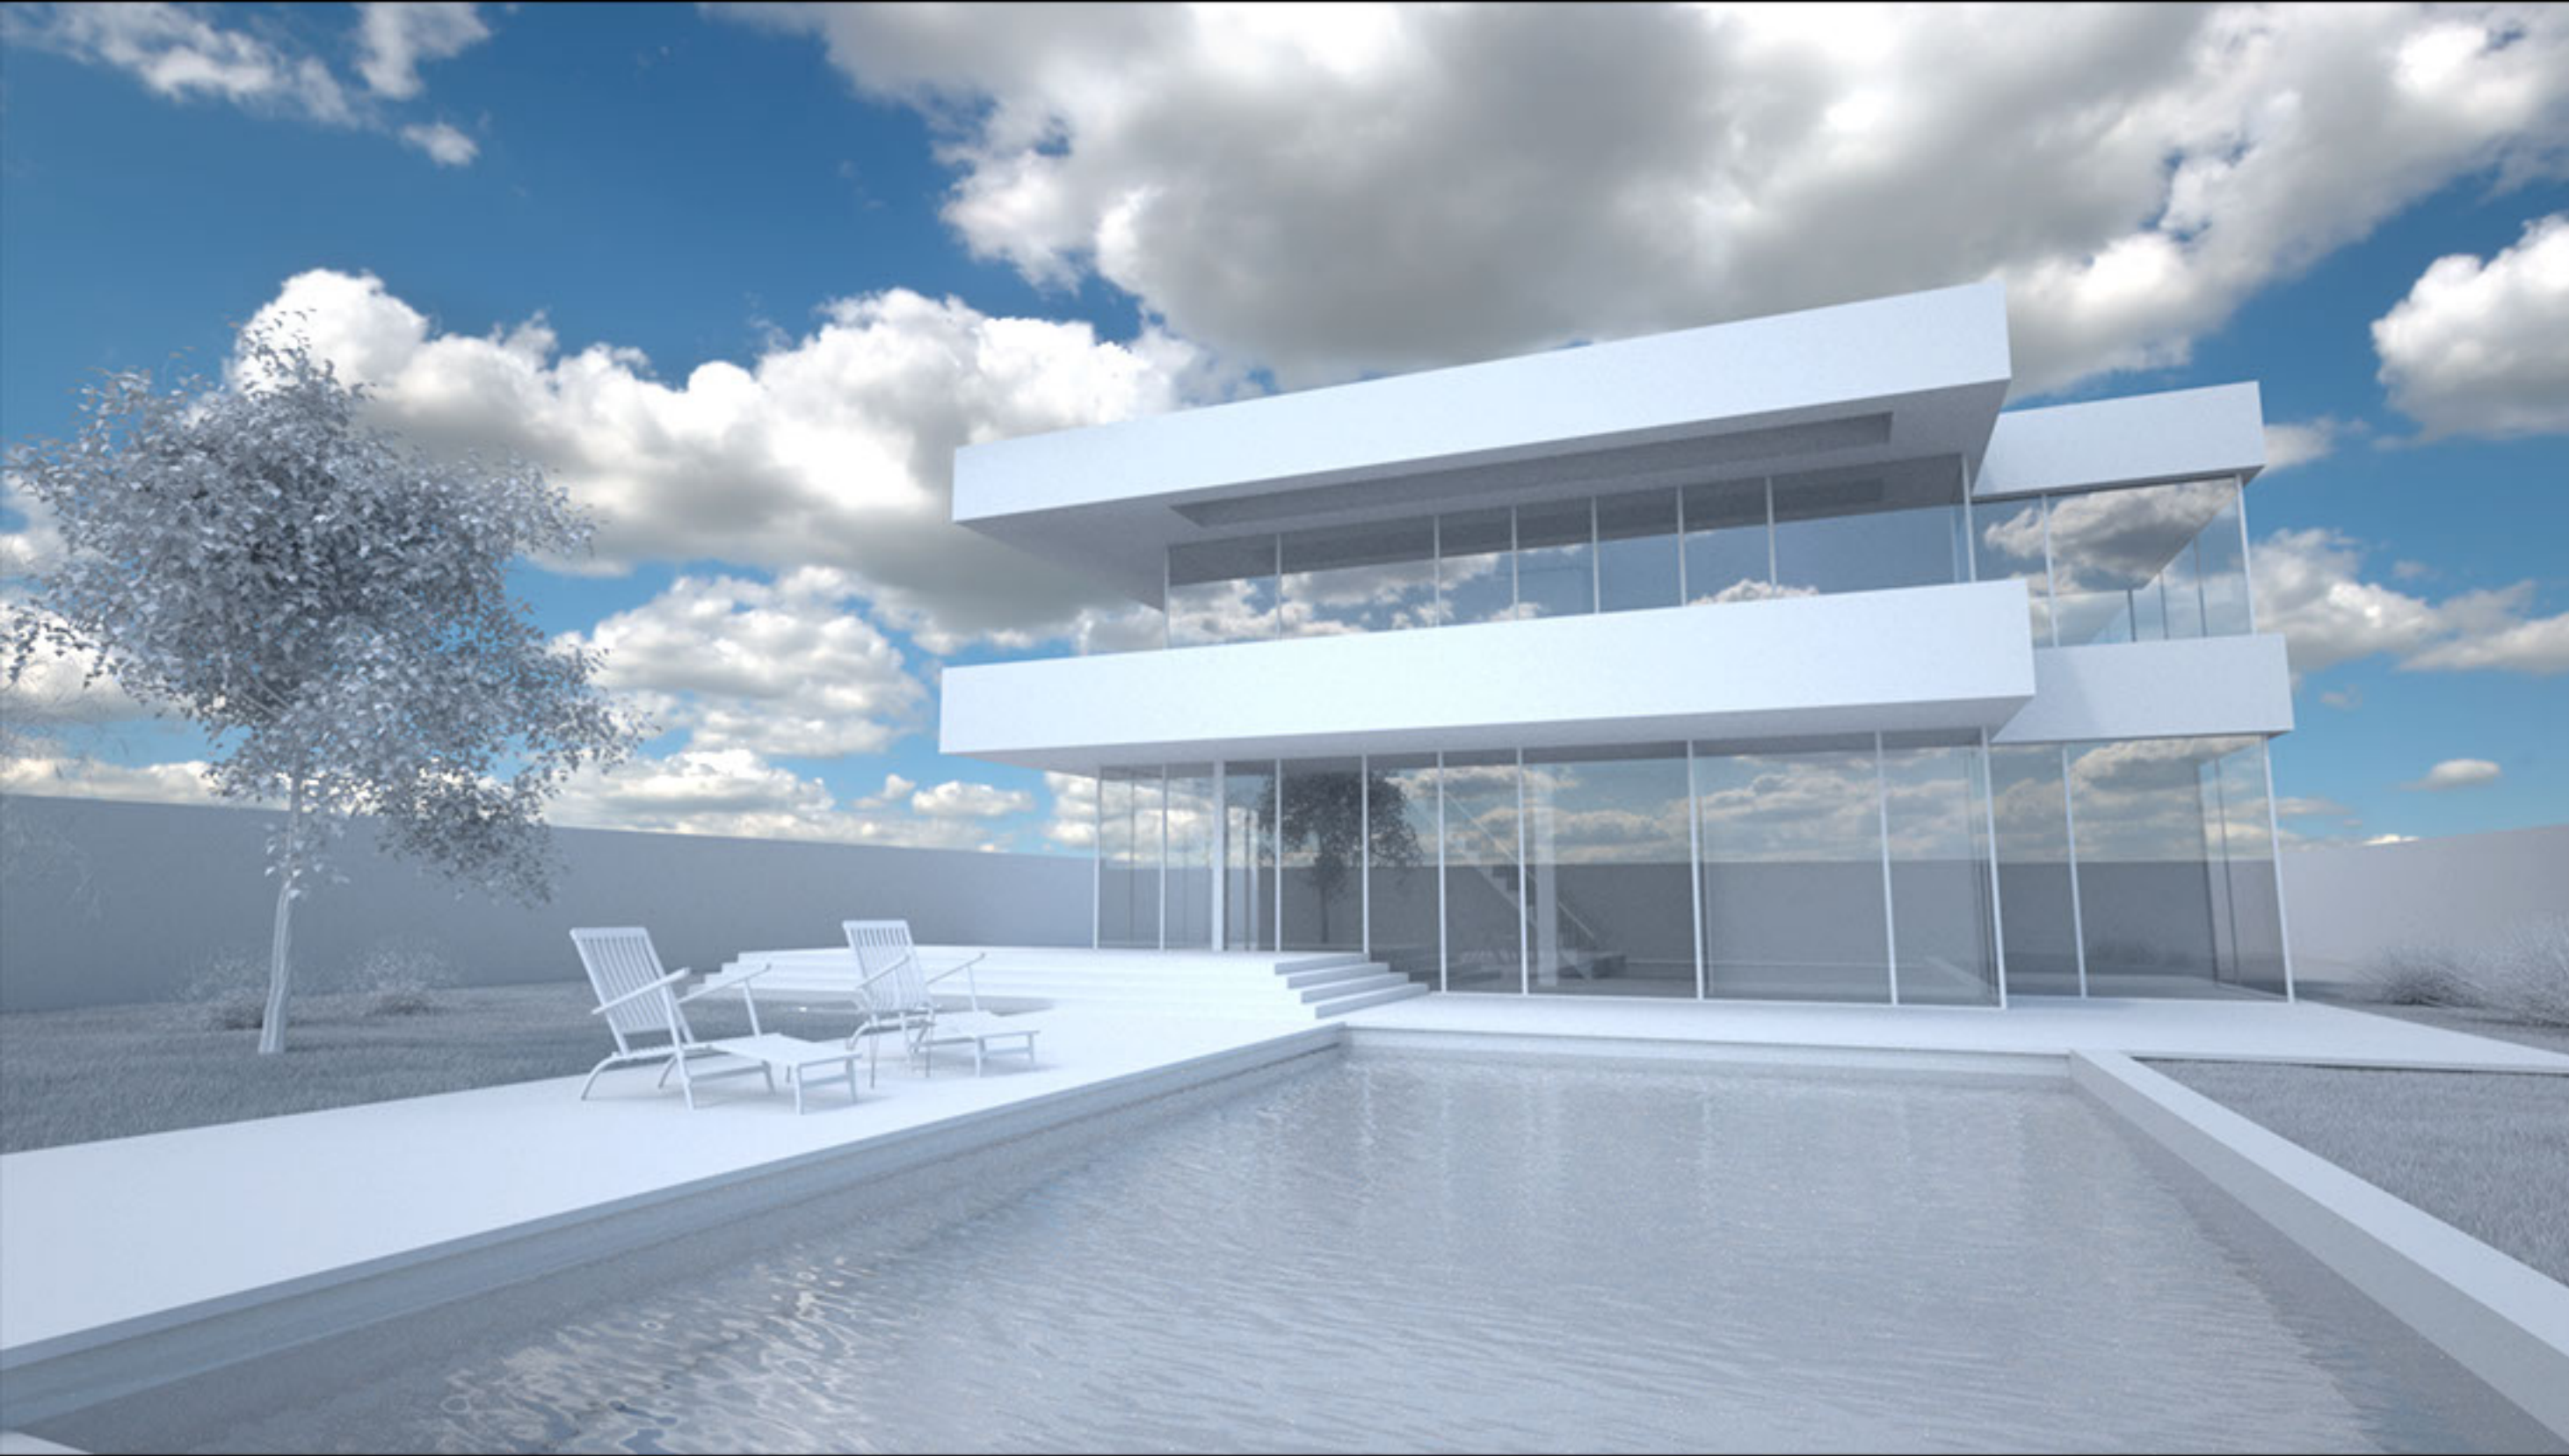

HDRI SKIES VOL. 6

High quality hdri sky domes

PRODUCT SPECIFICATION:

- contains 10 hdri sky domes (20K)
- taken with Nikon D800 and Nikkor AF 16mm f/2.8D fisheye
- natural colors achieved with X-Rite Color Profiler
- cleaned horizon
- tested with Maxwell Render, Corona Renderer, but suitable for all rendering engines
- Royalty free license

HDRI SKY 051

Resolution:
19.282 x 9.641 px

Files:
hdri_sky_051.exr

Dynamic Range:
~16 EV

HDRI SKY 052

Resolution:
19.644 x 9.822 px

Files:
hdri_sky_052.exr

Dynamic Range:
~12 EV