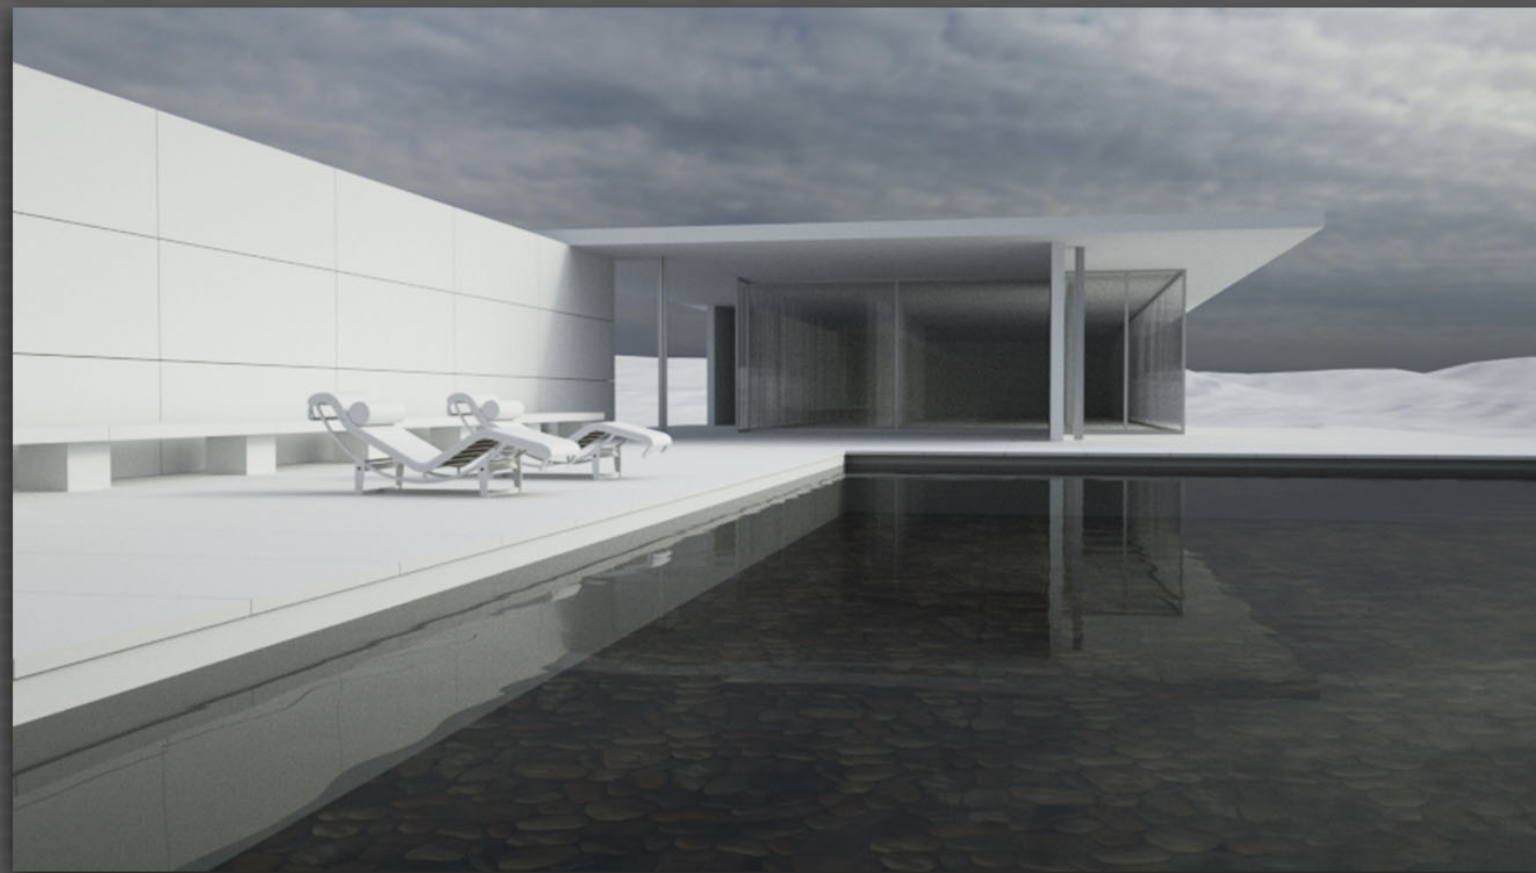

Files:
hdri_sky_026.exr

Bracketing:
5 brackets / 1.5 EV

HDRI SKY 027

Resolution:
20.000 x 10.000 px

Files:
hdri_sky_027.exr

Bracketing:
5 brackets / 1.5 EV

HDRI SKY 028

Resolution:
20.000 x 10.000 px