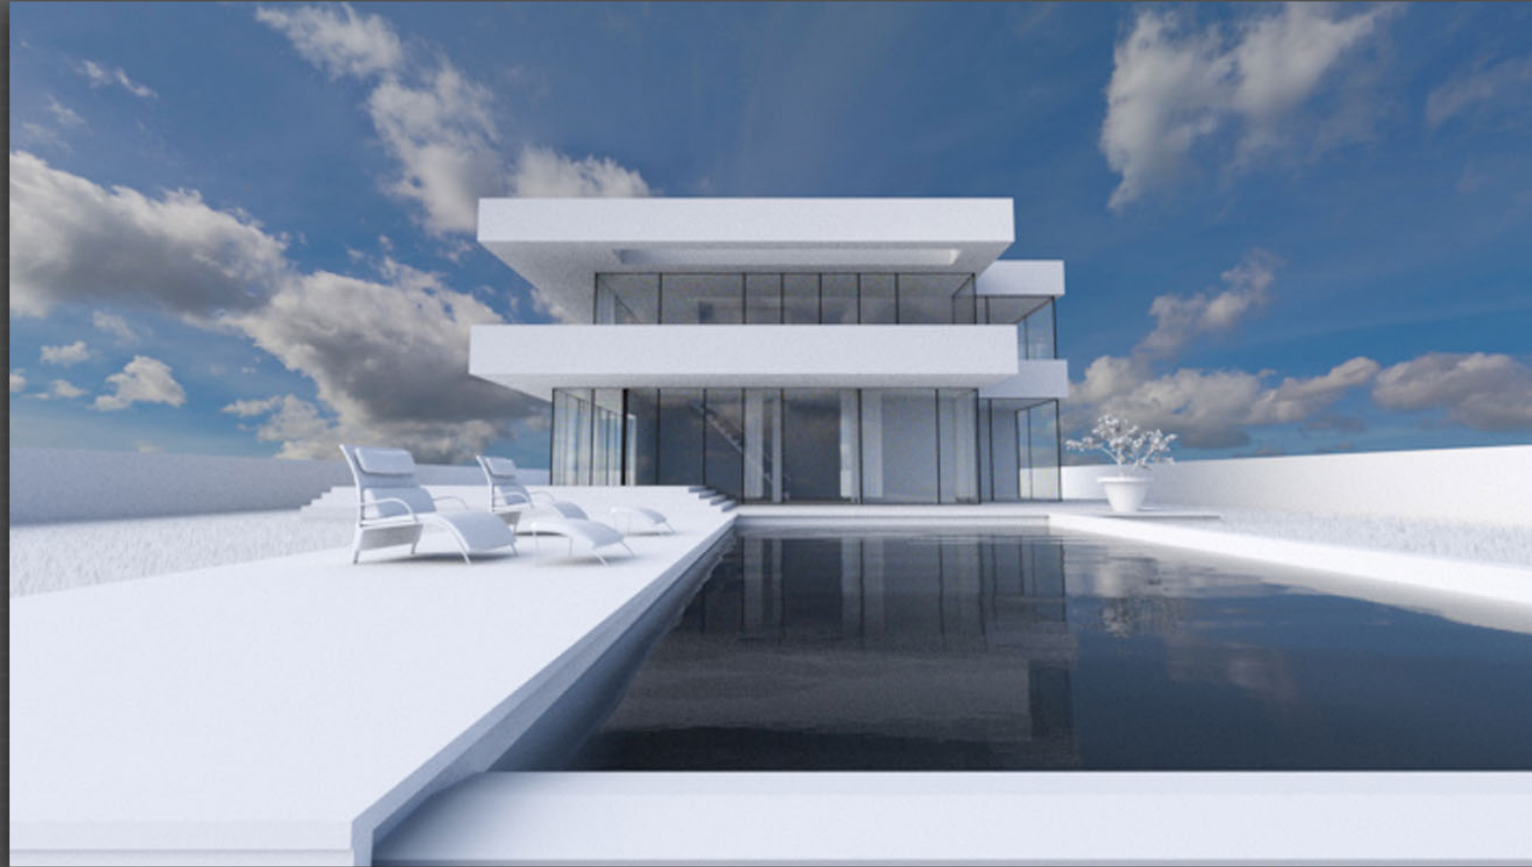

HDRI SKY 009

Resolution:
20.000 x 10.000 px

Files:
hdri_sky_009.exr

Bracketing:
3 shots at 3 stops