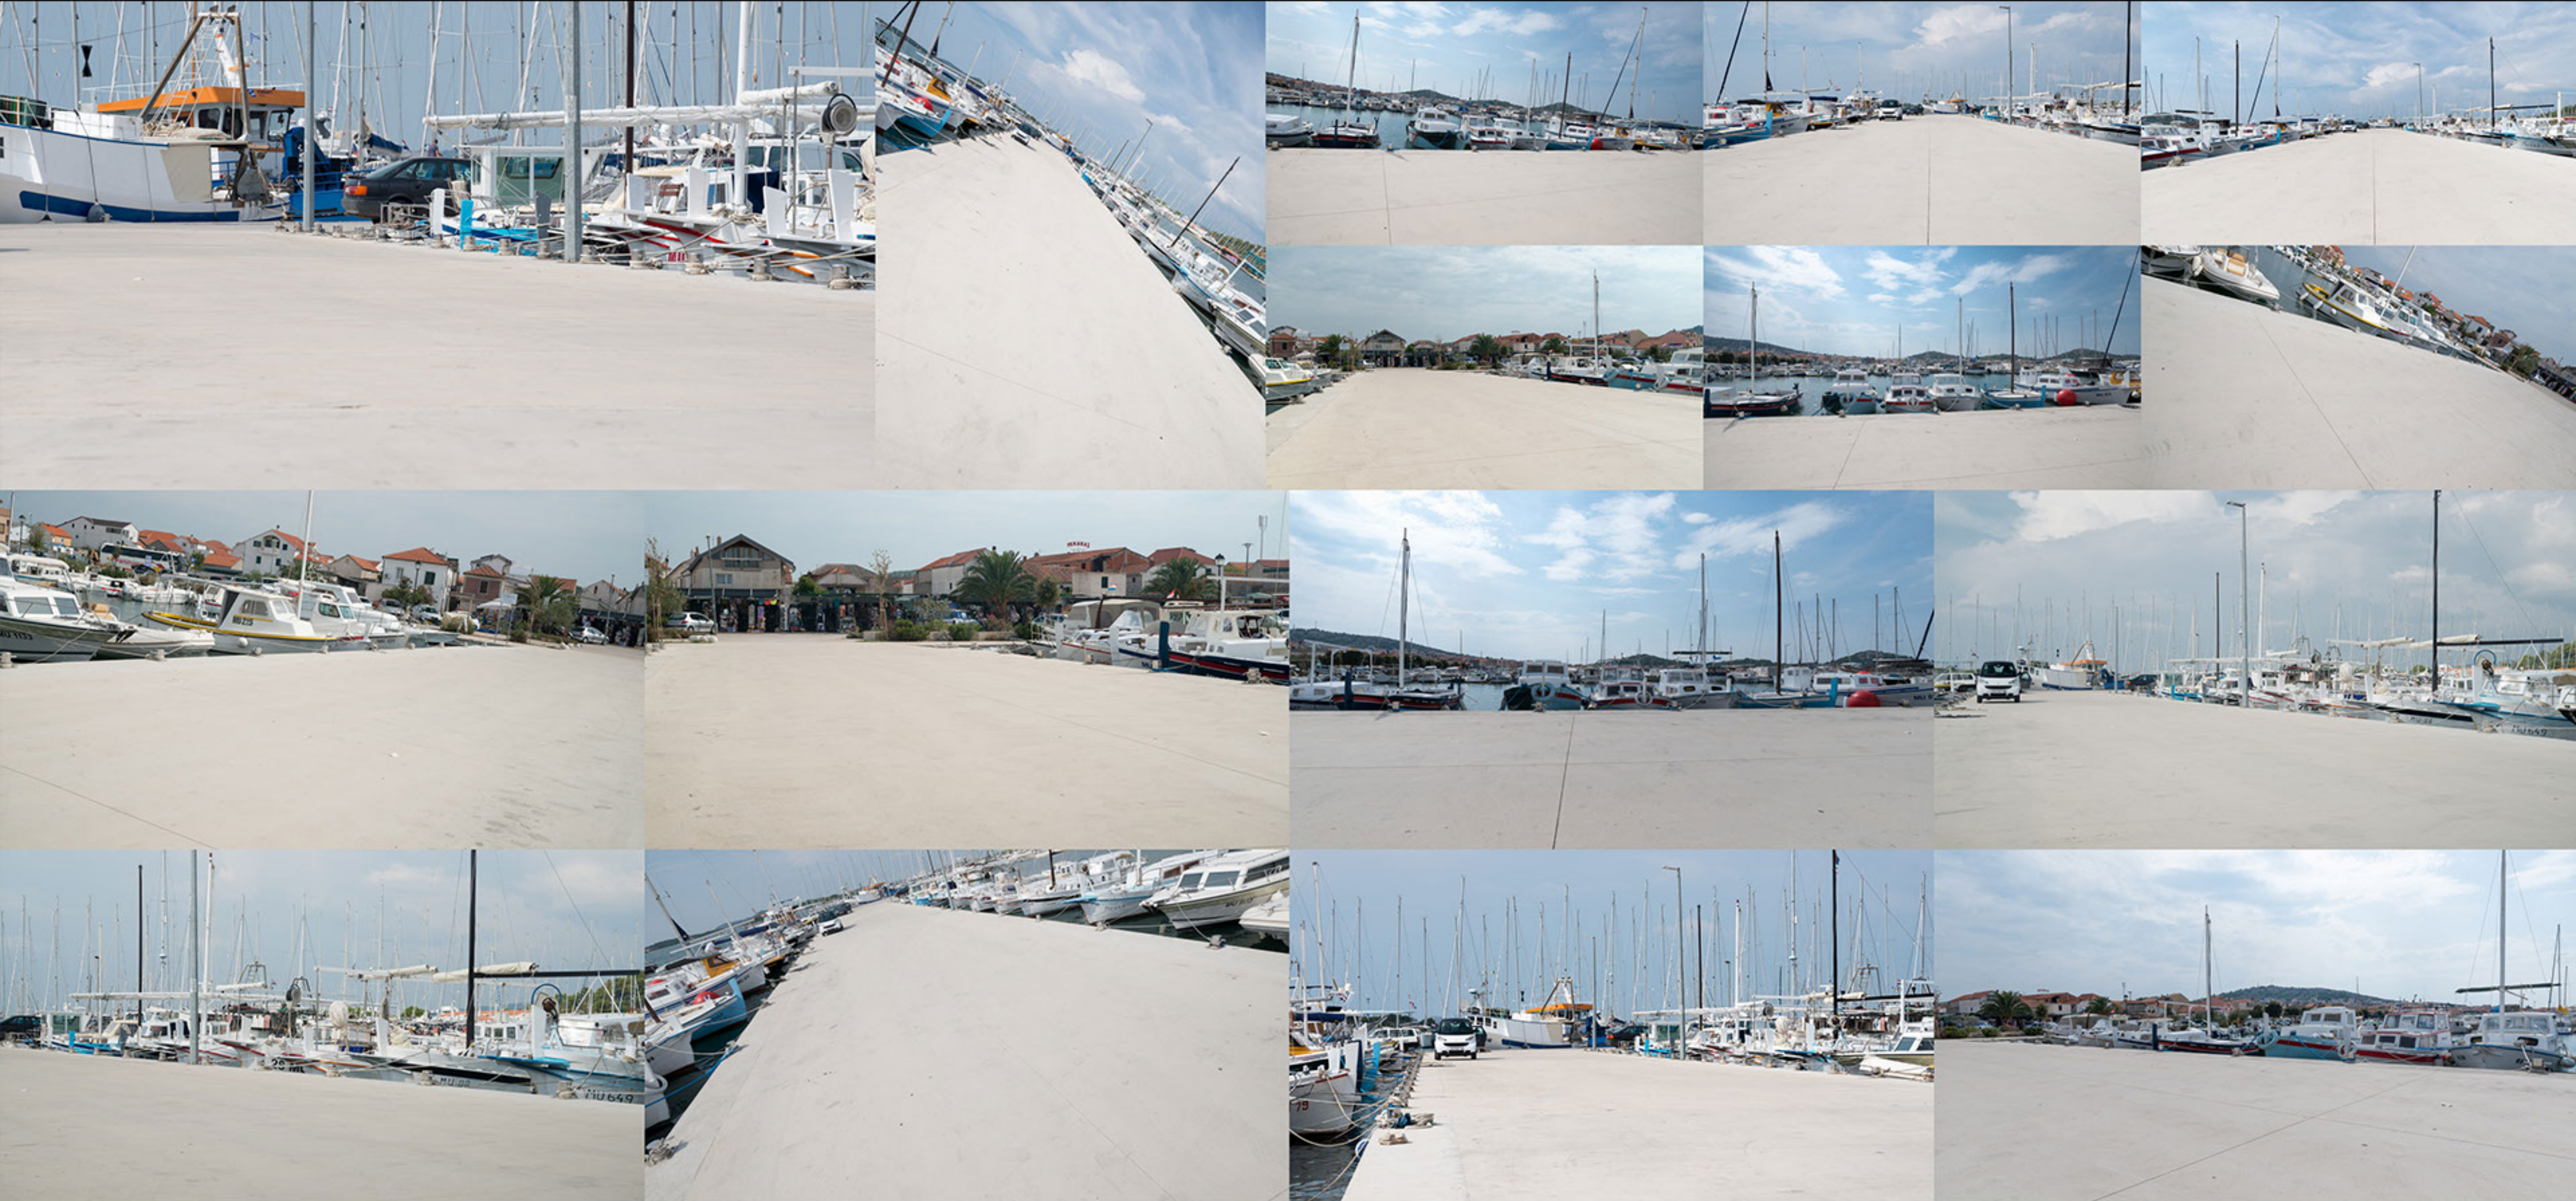

# HDRE 132

HDRI RESOLUTION: 19678x9839px

FILESIZE: 444MB

BACKPLATES: 16pcs

BACKPLATES SIZE: 7360x4912