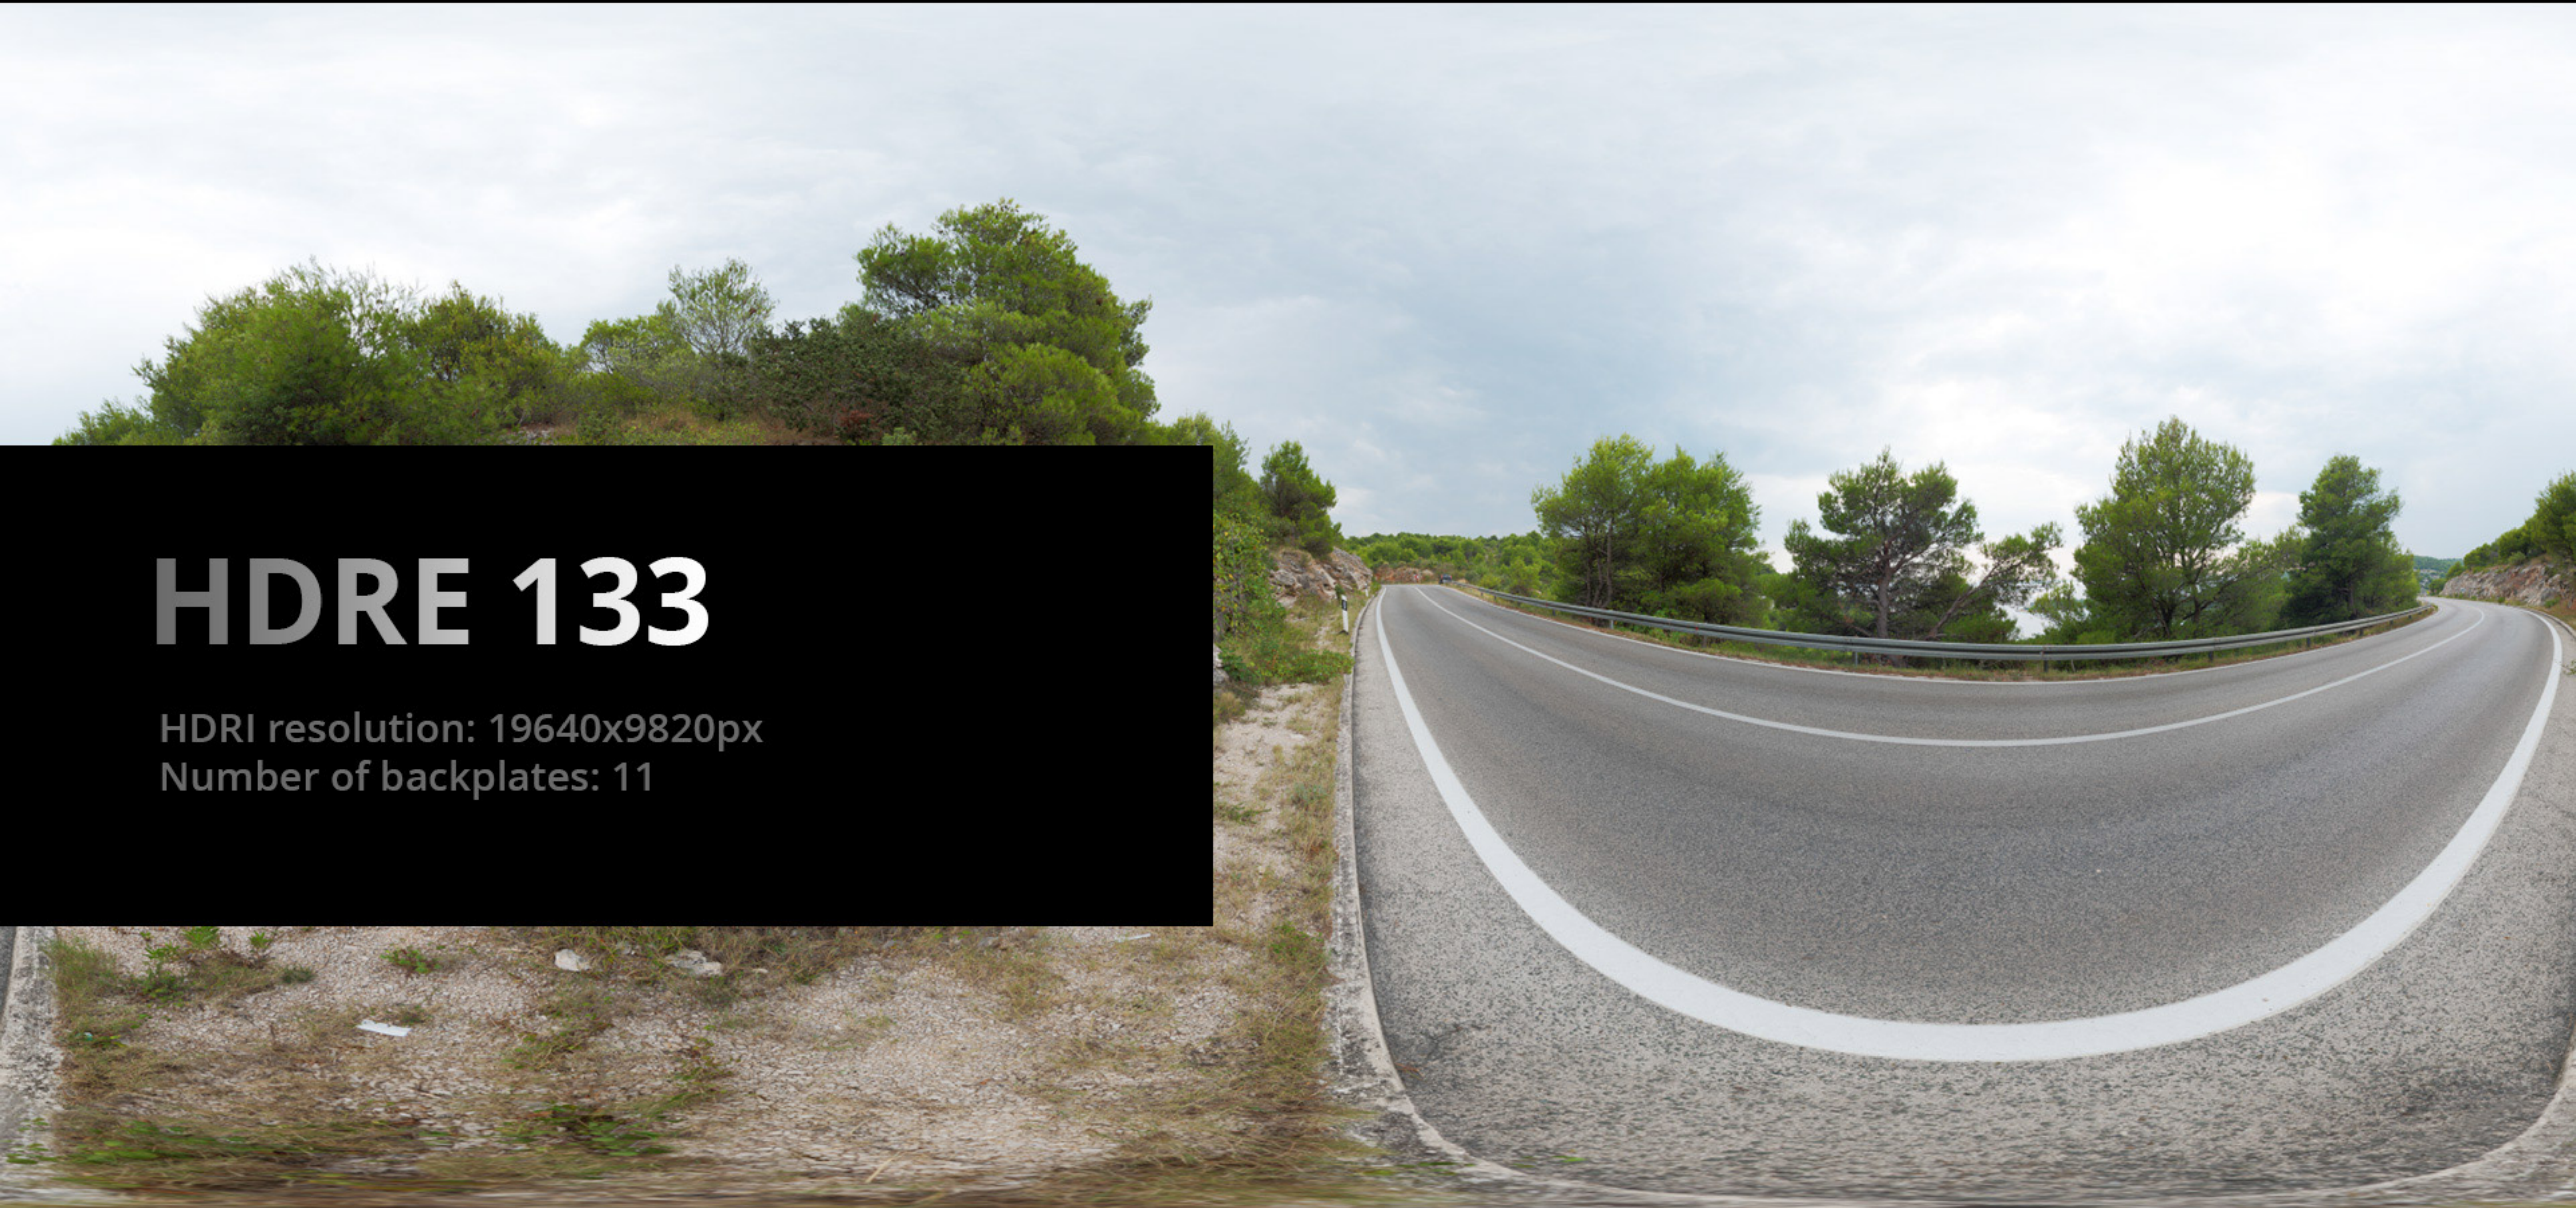

HDRE 133

HDRI resolution: 19640x9820px
Number of backplates: 11